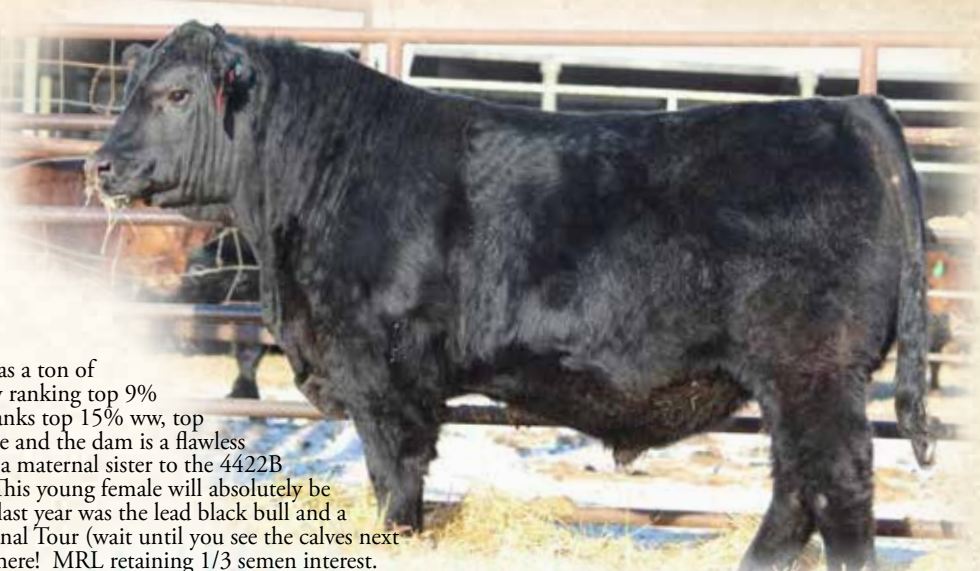

January 02 2022 // 2249971 // PB

160 MRLA 4K

BW: 70 lbs Sept 14 Wt: 776 lbs

G D A R TRAVELER 71
SITZ TRAVELER 8180
SITZ EVERELDA ENTENSE 1137
SIRE: **S A V FINAL ANSWER 0035** DAM: **RED MRLA MISS 0628H**
BON VIEW BANDO 598 CAC
S A V EMULOUS 8145
S A V SKY EMULOUS 2124

RED U-2 REVERENCE 198C
RED U2 RETROSPECT 29E
RED U-2 ANEXA 226C
RED MCRAE'S MANN 43R
MRLA MISS 433T
GARA ERICA 21M

BW	WW	YW	Milk	CE	MCE
-0.3	48	81	24	10	8

Purple bull here worth the drive. We think this guy has a ton of potential. His numbers are impressive 70 lb actual bw ranking top 9% calving ease, actual ww 776 lbs early September and ranks top 15% ww, top 20% yw. Sired by the SAV Final Answer legendary sire and the dam is a flawless Retrospect daughter out of the 433T cow making her a maternal sister to the 4422B donor (dam of $90,000 MRLA Red Resource bull). This young female will absolutely be a donor female herself. An almost identical bred bull last year was the lead black bull and a bull we used heavily in our breeding program MRL Final Tour (wait until you see the calves next year). All in all a pretty interesting herdbull prospect here! MRL retaining 1/3 semen interest.